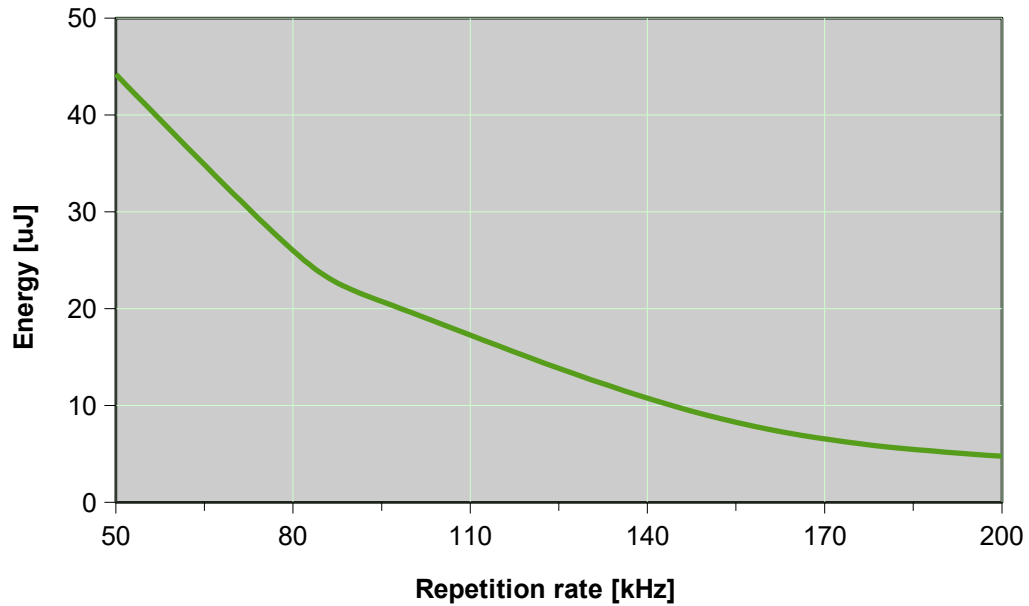

Wedge XF 532nm Plus – PERFORMANCE CURVES (Rel. 190A)

Wedge XF 532nm Plus: Pulse Energy