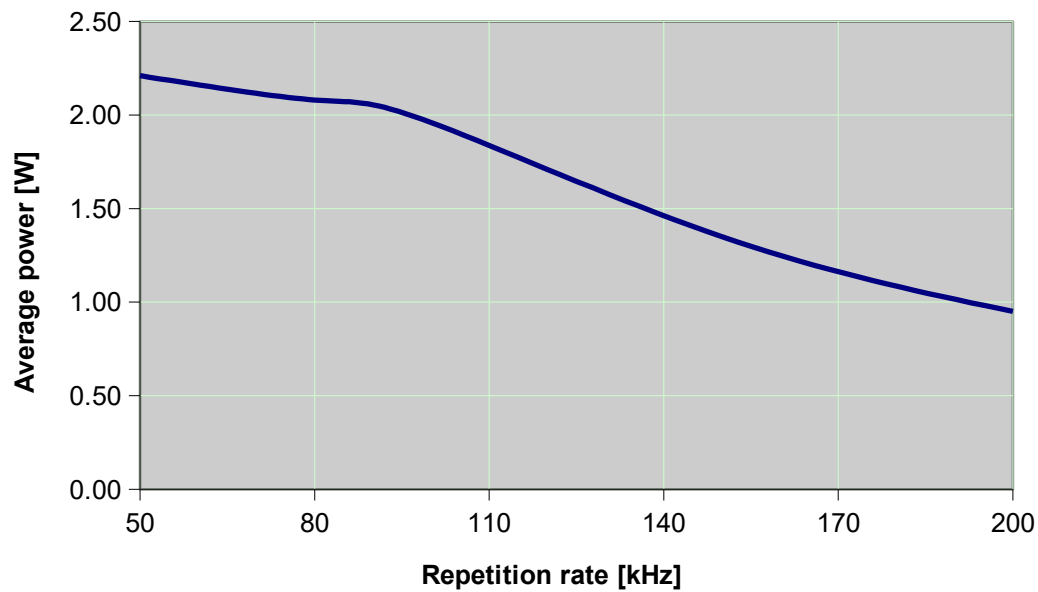

Wedge HF 532nm Plus: Average Power