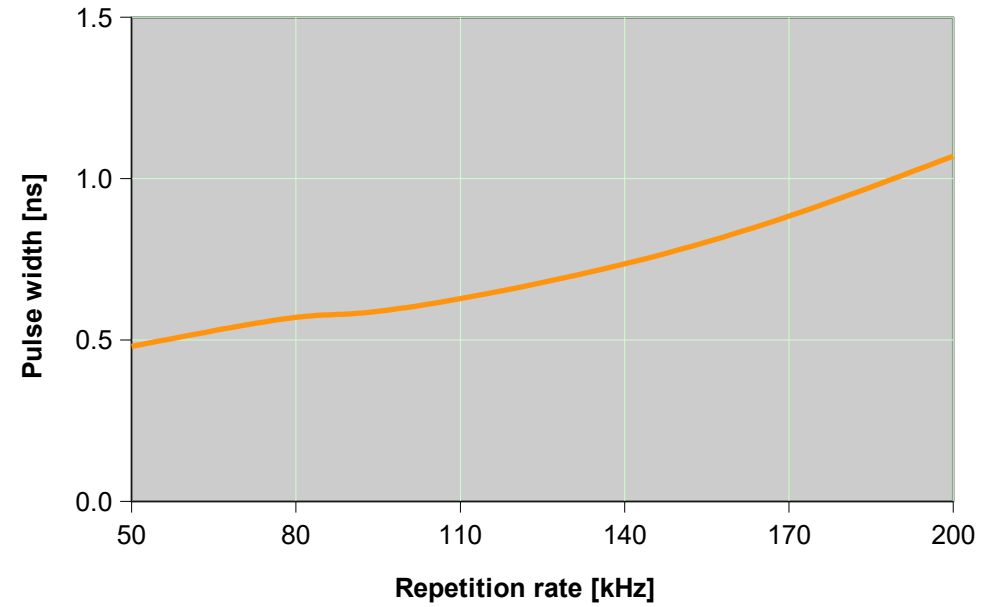

Wedge XF 532nm Plus: Pulse Width